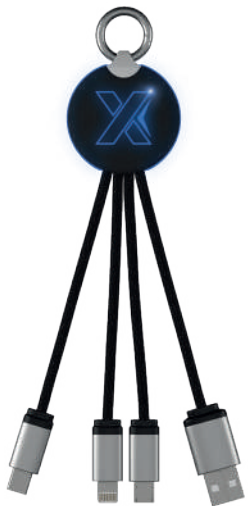

.30LR LED

.30LB LED

C15 | Eco quatro light cable

.50L

.20L

.30LB LED

.30L LED

.30LR LED

C16 | Eco ring light cable

universal
cable

rPET

3
YEARS
WARRANTY

ECO
PRINT

C17 | Easy to use cable 1m

C28 | Easy to use cable 1m

Type C et USB