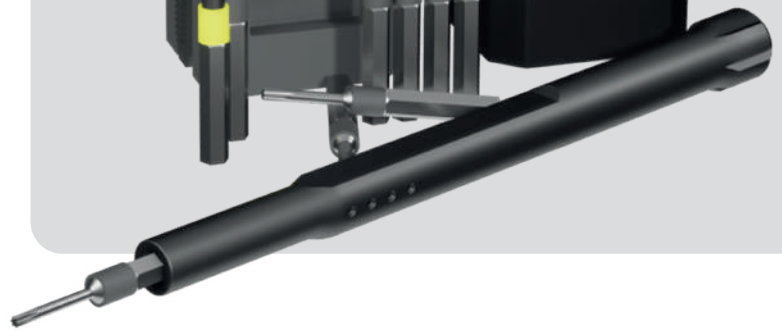

D20 | Travel bottle Plate | 450 ml

D21 | Smart bottle 450 ml

T20 | 31-in-1 repair kit

reuse
repair
recycle

T18 | 20-in-1 repair kit

reuse
repair
recycle

T25 | All in-1 electric screwdriver set

Travel