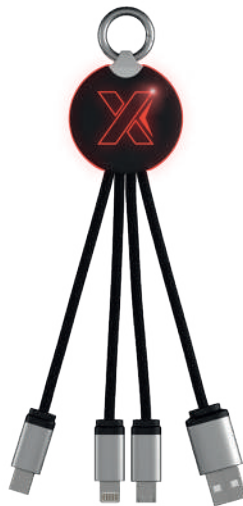

.30LR LED

.30LB LED

C15 | Eco quatro light cable

.50L

.20L

.30LB LED

.30L LED

.30LR LED

C16 | Eco ring light cable

universal
cable

rPET

3
YEARS
WARRANTY

ECO
PRINT

C17 | Easy to use cable 1m

C28 | Easy to use cable 1m

Type C et USB