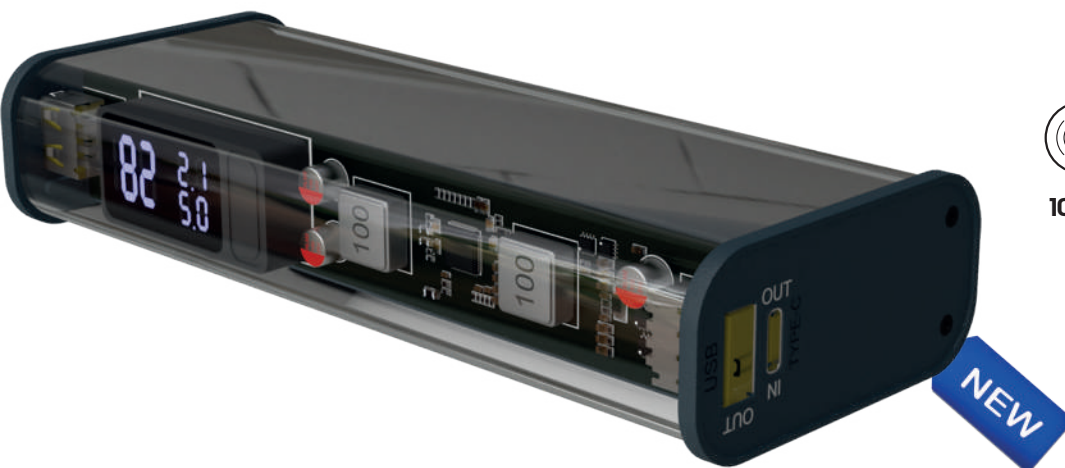

5W

P50 | Magsafe powerbank 20.000 mAh 15W

IMPORT

3 to 4 weeks/100 pcs

Colorful light-up logo

Digital printing + light-up logo

P51 | Computer charging powerbank 20.000 mAh

100W