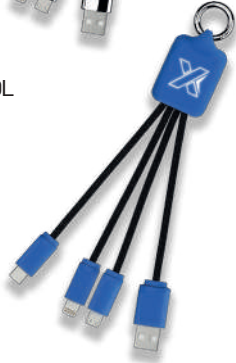

.30LR LED

.30LB LED

C15 | Eco quatro light cable

.50L

.20L

.30LB LED

.30L LED

.30LR LED