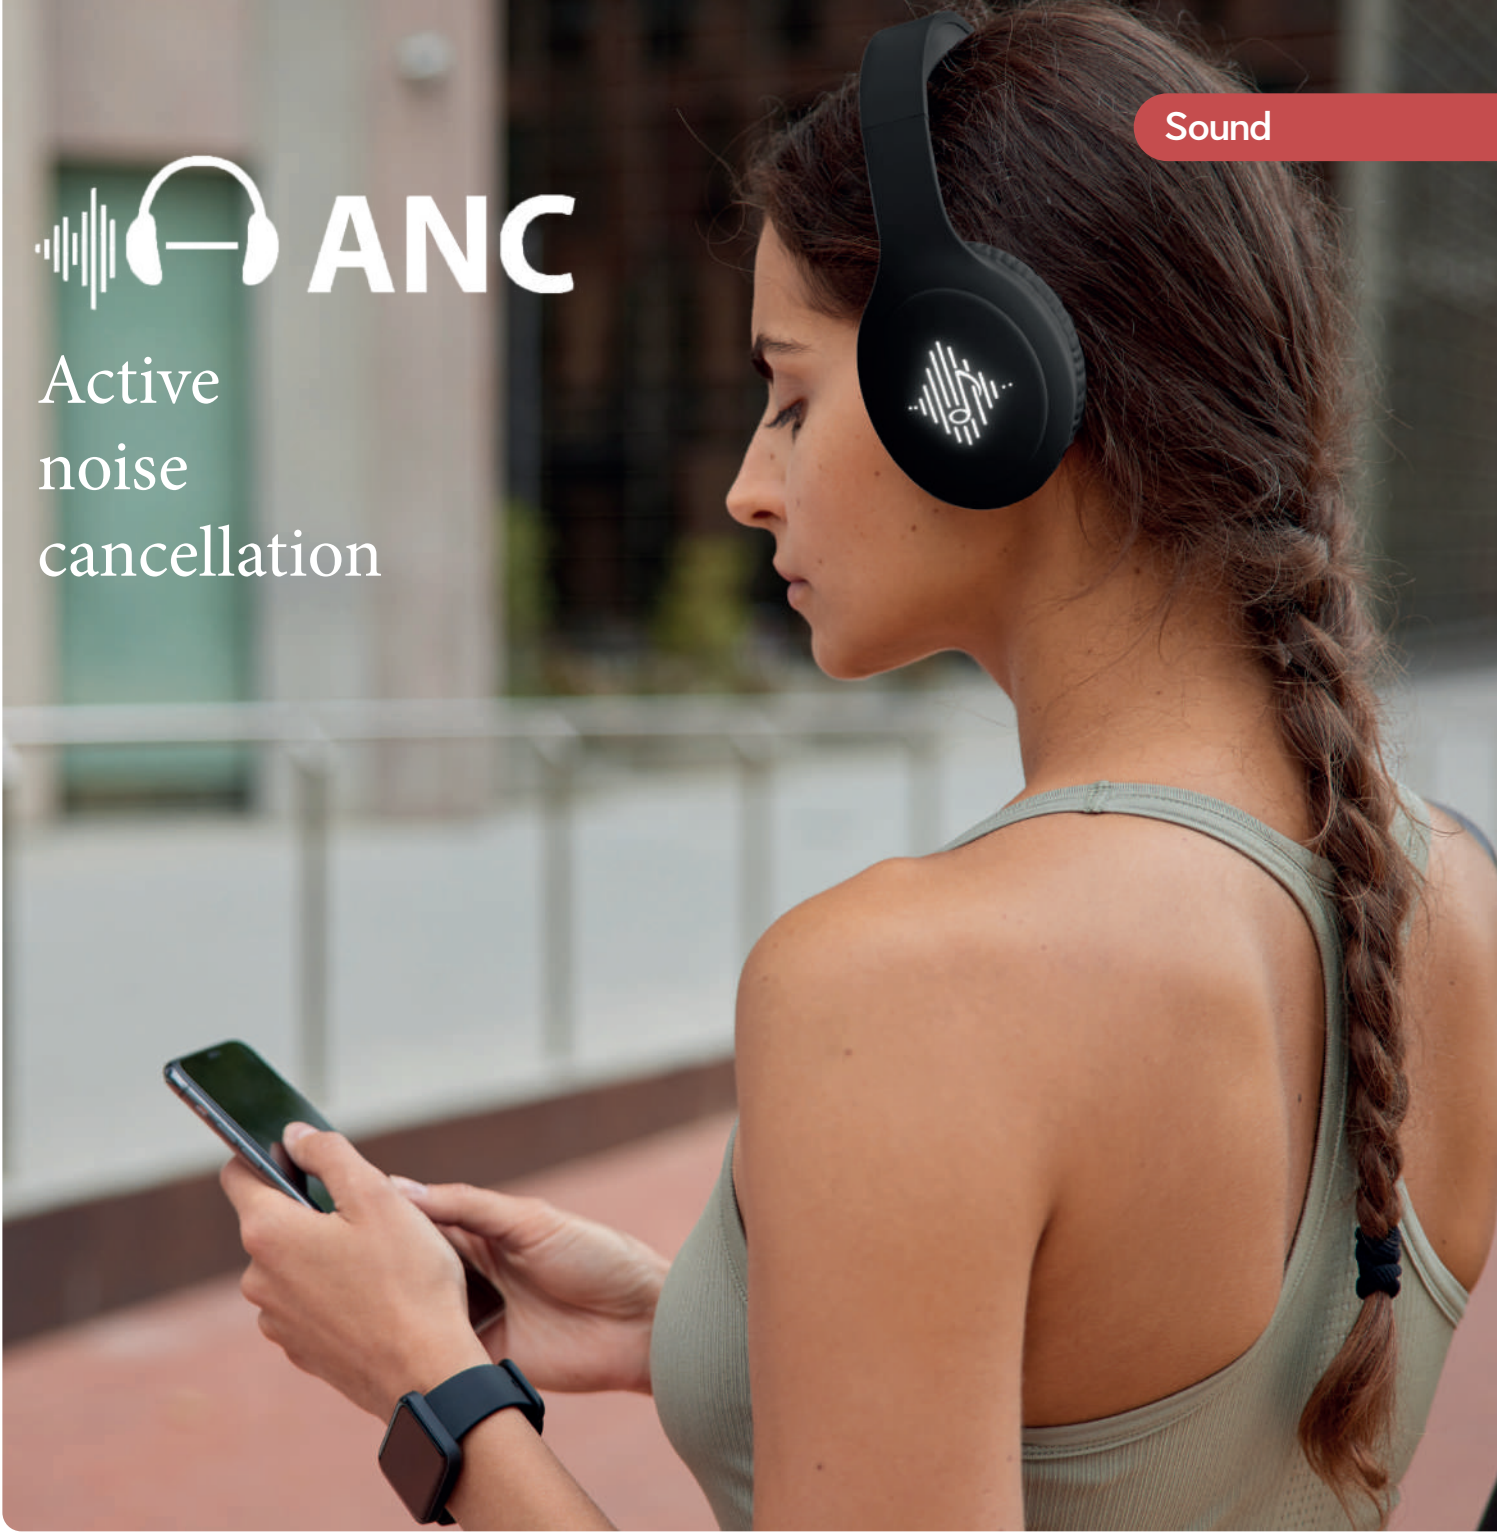

ANC

Active
noise
cancellation

ANC 28 db

E25 | ANC headphones