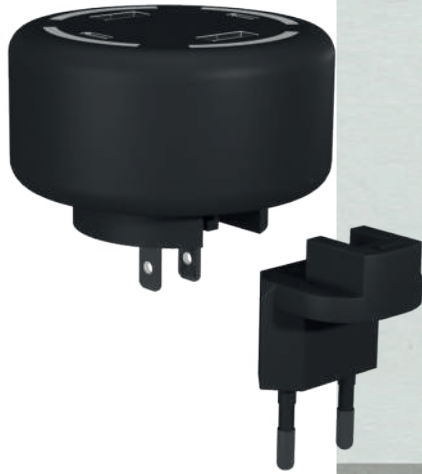

rPET

RFID

Waterproof

TSA Lock

2 output type C & 2 output USB

H11 | Smart home charger 4.2A

T15 | World travel adapter

Hub USB