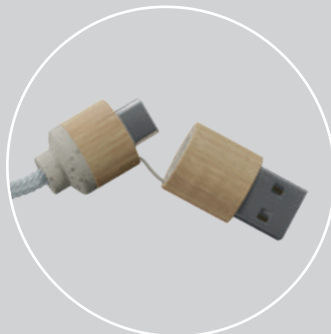

rPET

3
YEARS
WARRANTY

ECO
PRINT

Cable

C39 | 100% eco cable 3 in 1

C49 | 100% eco cable 5 in 1

certified
Bamboo

wheat
fiber